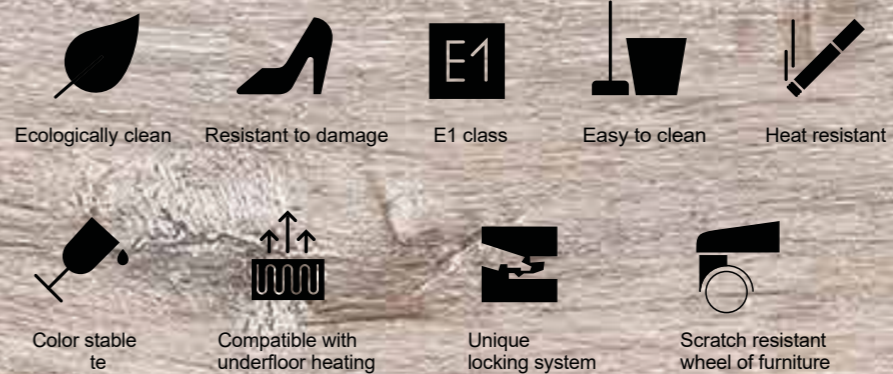

Reliable, environmentally friendly bevel floor

Pg

Prestige

8 mm / 32 class (AC 4)

Reliable, environmentally friendly bevel laminate

Plank size
1380 x 191 mm

Plank thickness
8 mm

PG Class
32 / AC4