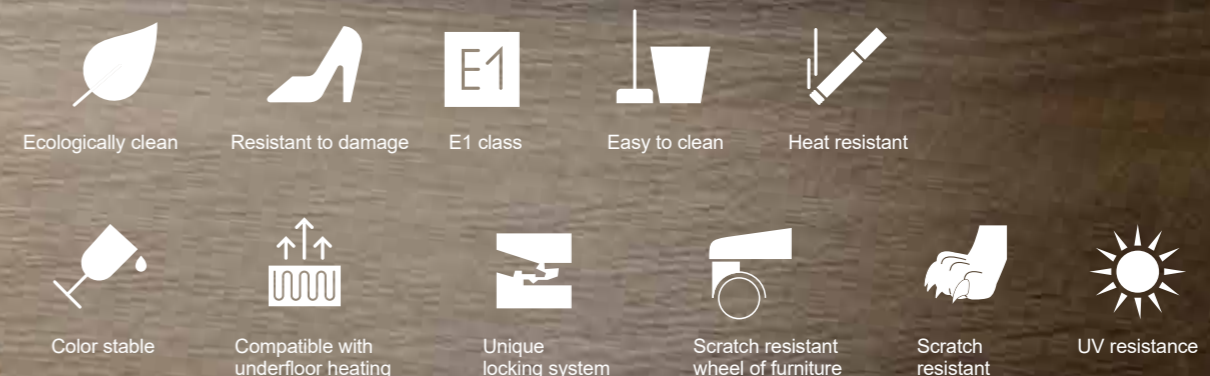

D

Diamond

8 mm / 32 class (AC 4)

Perfection is available right now with a magnificent Diamond collection. Its distinctive feature is an exquisite shades that create an atmosphere of beauty and harmony of your space.

Plank size
1380 x 191 mm

Plank thickness
8 mm

D Class
32 / AC4