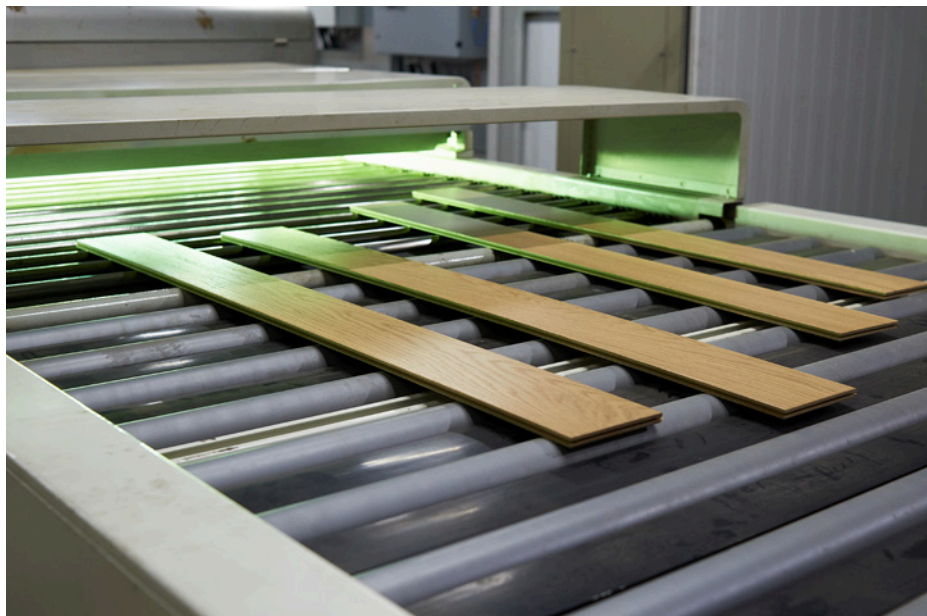

COMPANY

4 mln. m²

Annual parquet output

12 000 m²

Daily capacity

over 50

stock keeping unit

Rezult Ukraine LLC
Ukraine, 04070,
Kyiv, Petra Sahaidachnogo str., 11