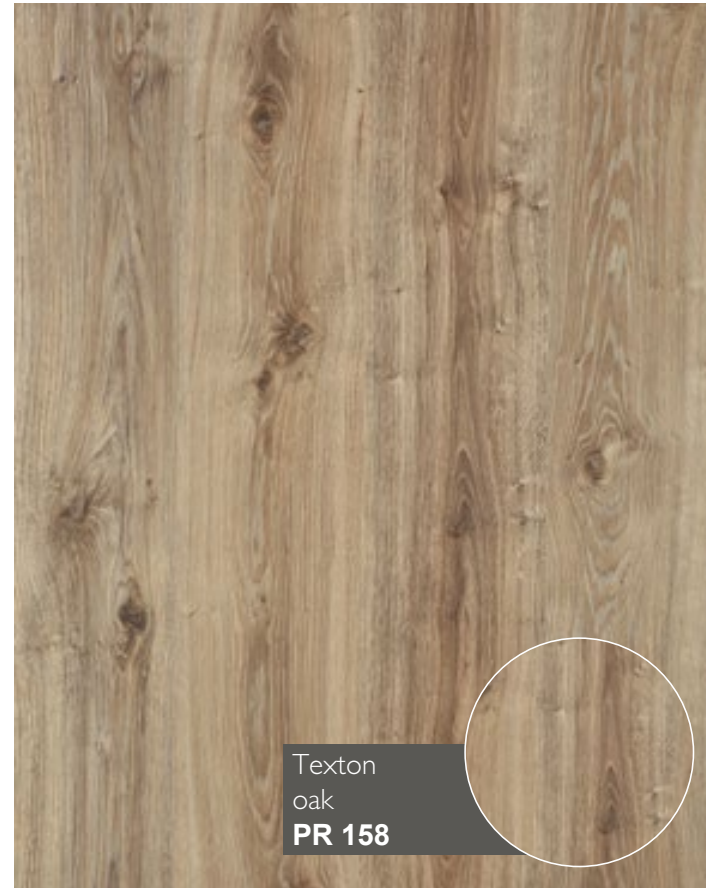

Premium

8 mm / 33 class (AC5) **R.**