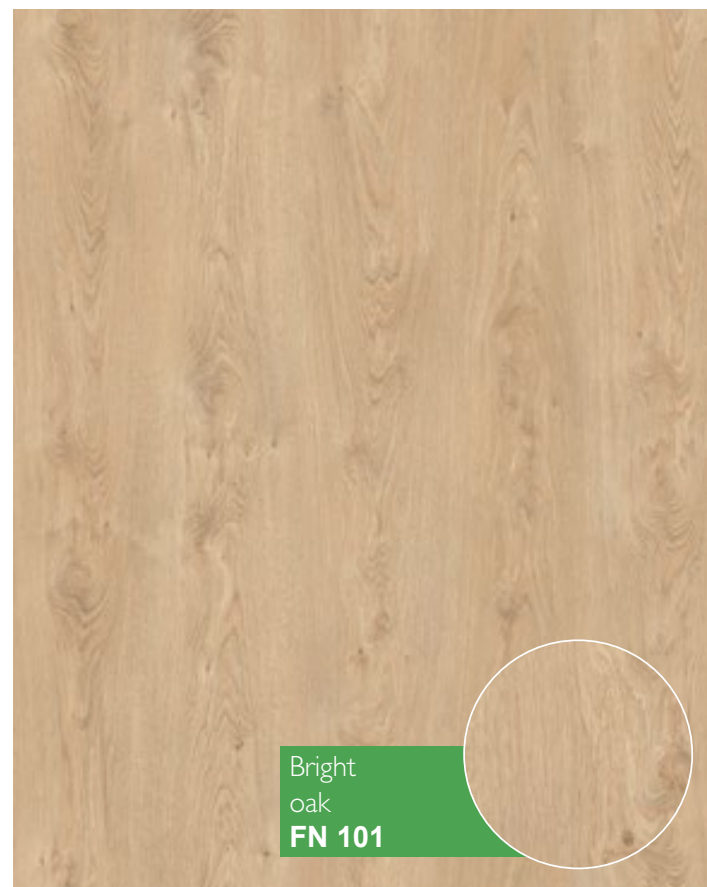

32 class
AC4

Rezult.[®]

Floor Nature **FN**

Plank size	Plank thickness	Class
1380 x 191 mm	8 mm	32 / AC4

www.rezult.pro

Advantages

- Ecologically friendly
- Resistant to damage
- E1 class
- Easy to clean
- Heat resistant laminate
- Color stable laminate
- Compatible with underfloor heating
- Unique locking system
- Scratch resistant wheel of furniture
- Scratch resistant
- UV resistance