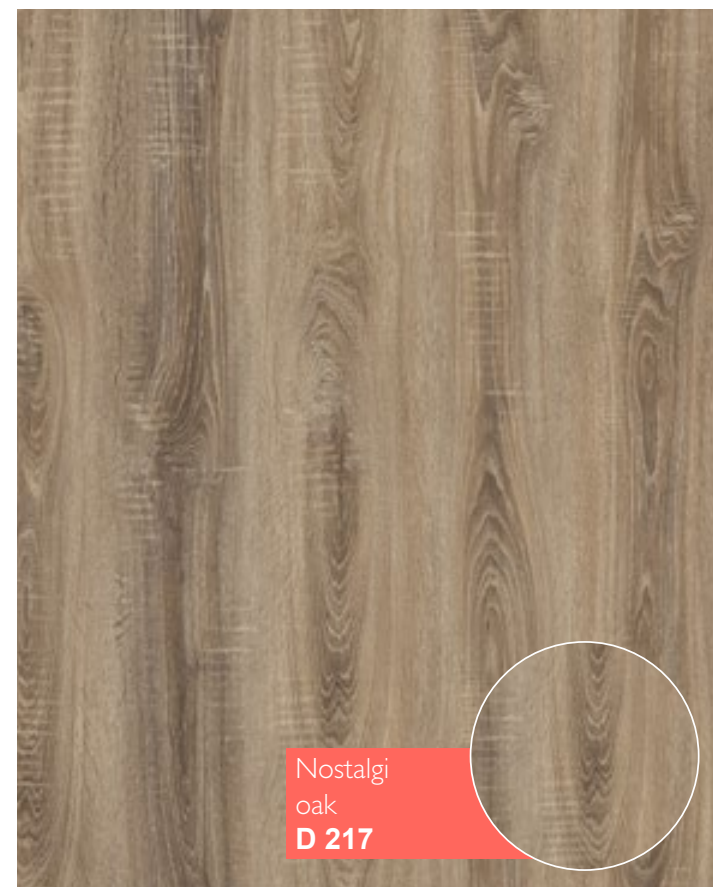

32 class
AC4

Rezult.[®]

Diamond D

Plank size	Plank thickness	Class
1380 x 191 mm	8 mm	32 / AC4

www.rezult.pro

Advantages

- Ecologically friendly
- Resistant to damage
- E1 class
- Easy to clean
- Heat resistant laminate
- Color stable laminate
- Compatible with underfloor heating
- Unique locking system
- Scratch resistant wheel of furniture
- Scratch resistant
- UV resistance