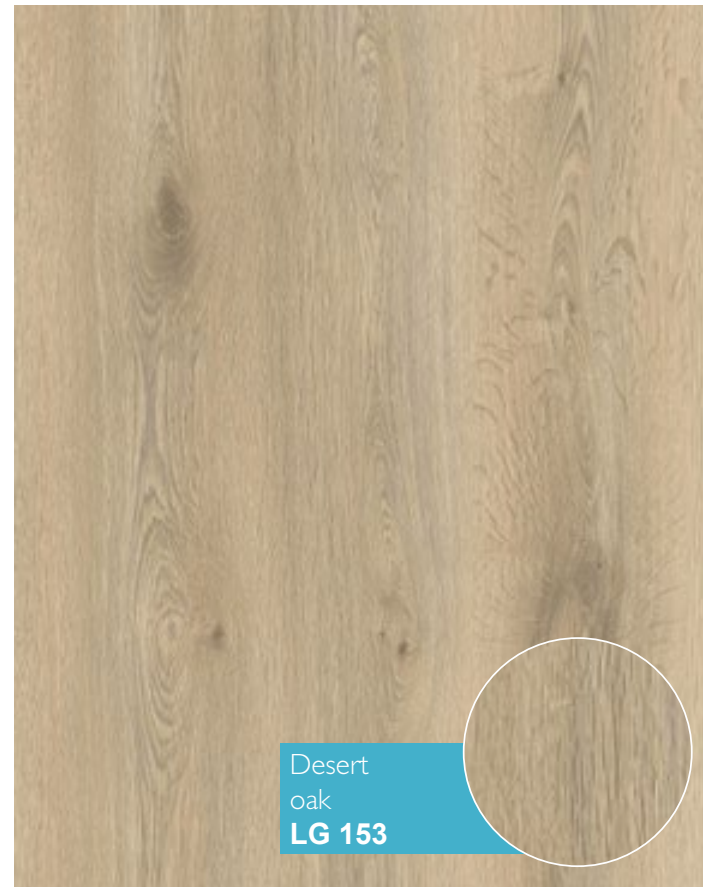

Legna

8 mm / 32 class (AC4) **R.**