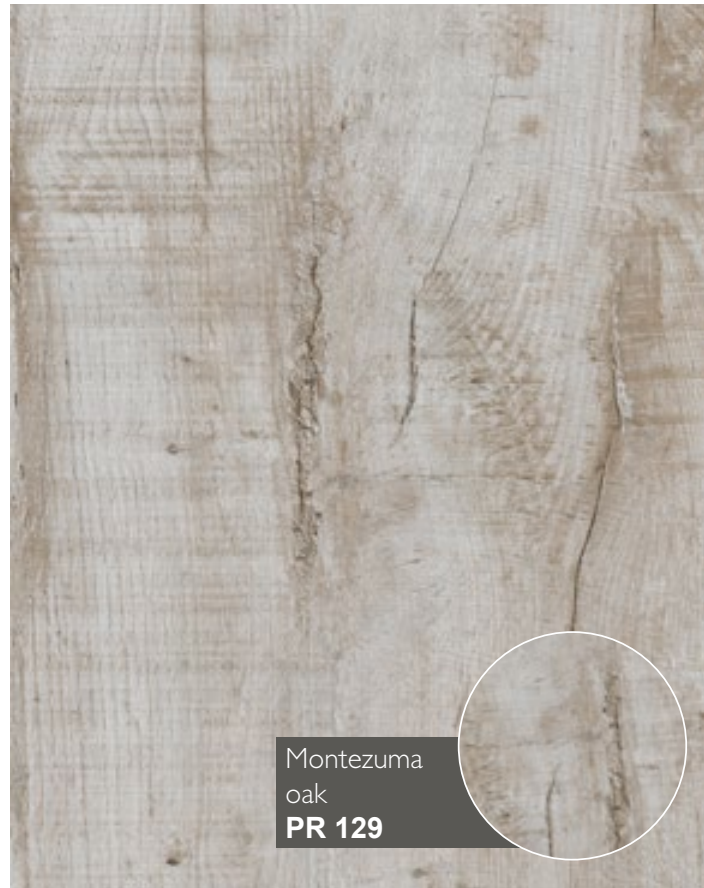

Premium

8 mm / 33 class (AC5) **R.**