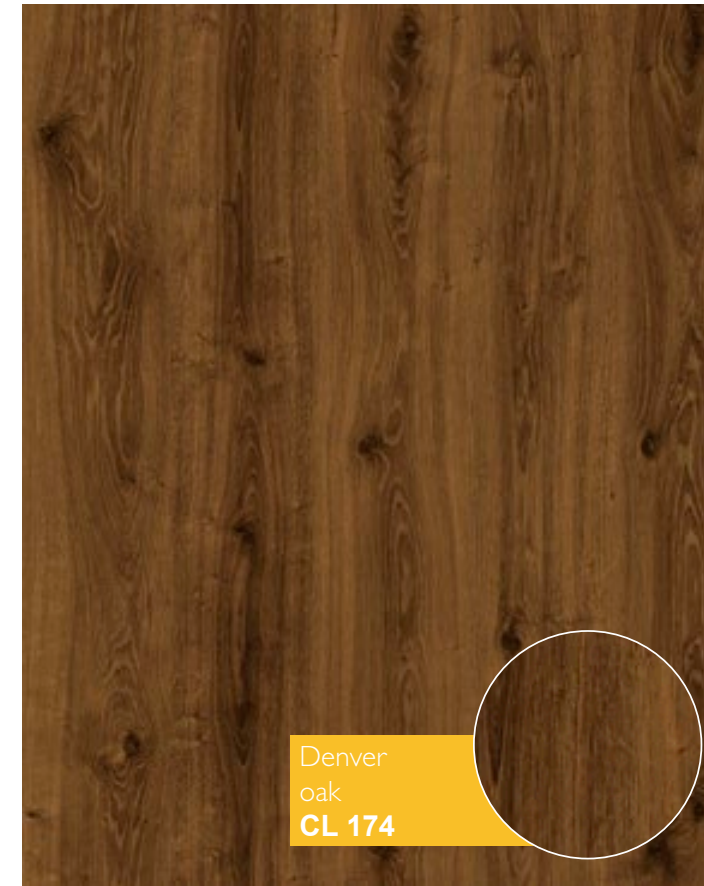

Compatible with underfloor heating

Unique locking system

Scratch resistant wheel of furniture

Scratch resistant

UV resistance

Classic

7 mm / 31 class (AC3)

Denver oak
CL 174