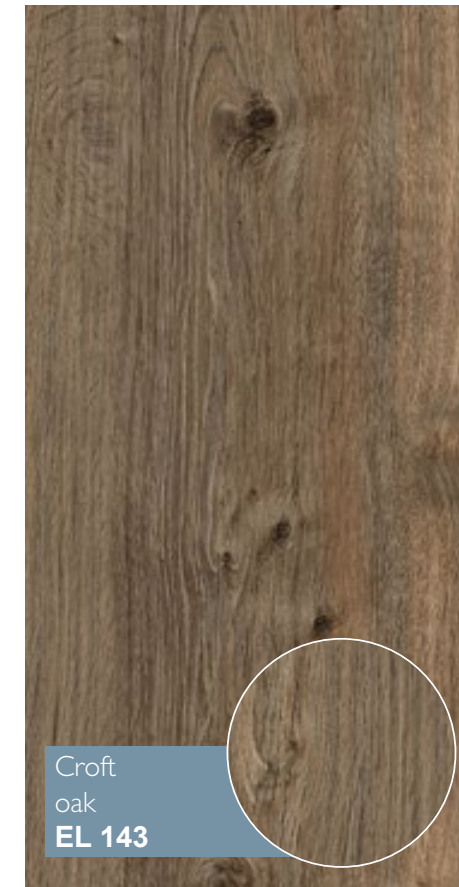

Authentic

10 mm / 32 class (AC4)

Strength and durability; High level of moisture resistance; High level of durability; Simplicity and easy laying.

32 class
AC4

Rezult.[®]

Authentic AT

Plank size	Plank thickness	Class
1380 x 191 mm	10 mm	32 / AC4