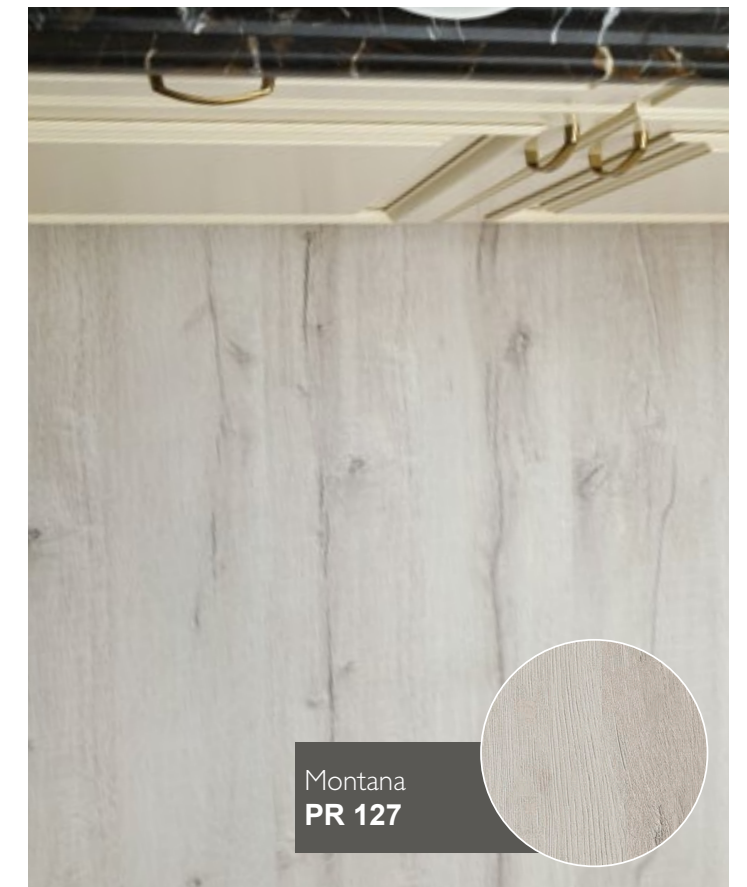

Rezult.®

Premium PR

Plank size	Plank thickness	Class
1380 x 191 mm	8 mm	33 / AC5

www.rezult.pro

Advantages

- Ecologically friendly
- Resistant to damage
- E1 class
- Easy to clean
- Heat resistant laminate
- Color stable laminate
- Compatible with underfloor heating
- Unique locking system
- Scratch resistant wheel of furniture
- Scratch resistant
- UV resistance