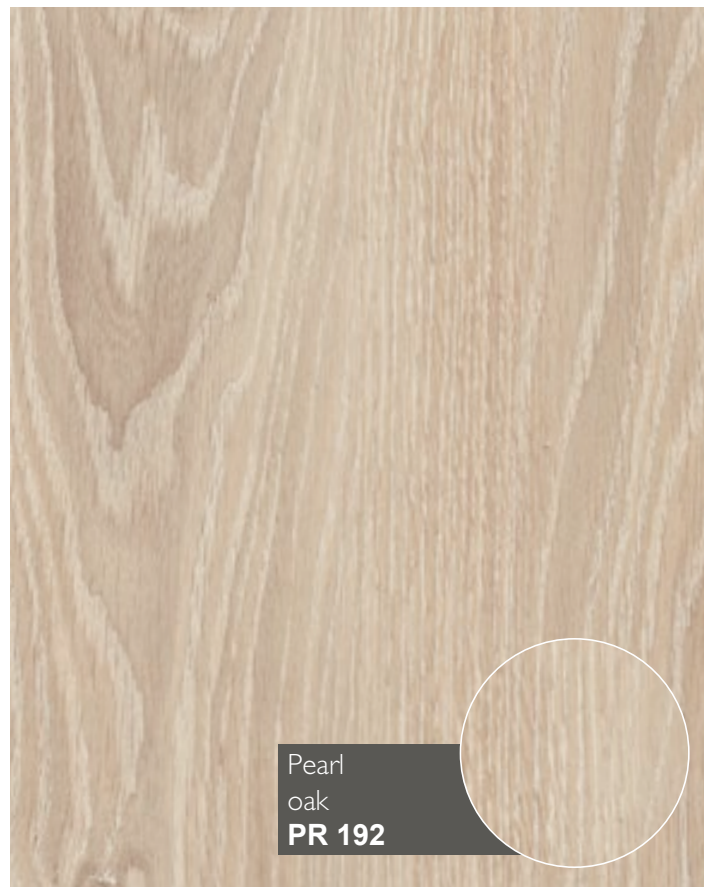

Premium

8 mm / 33 class (AC5) **R.**