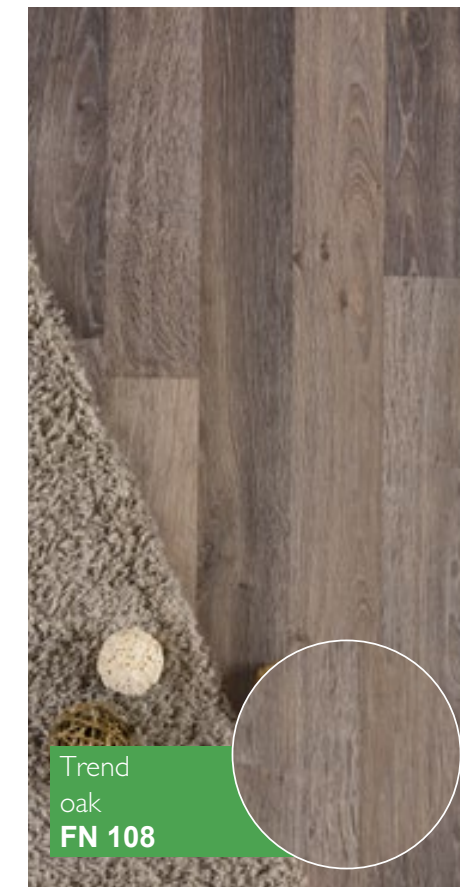

Bright oak
FN 101

Classic oak
FN 102

Floor Nature

8 mm / 32 class (AC4)

French oak
FN 103

Alsak oak
FN 104

Prestige oak
FN 105

Bleached oak
FN 107

Trend oak
FN 108

Elegant oak
FN 109

Diamond

8 mm / 32 class (AC4)

Perfection is available right now with a magnificent laminate Diamond. A distinctive feature of the collection is an exquisite shades that create an atmosphere of beauty and harmony in your house.