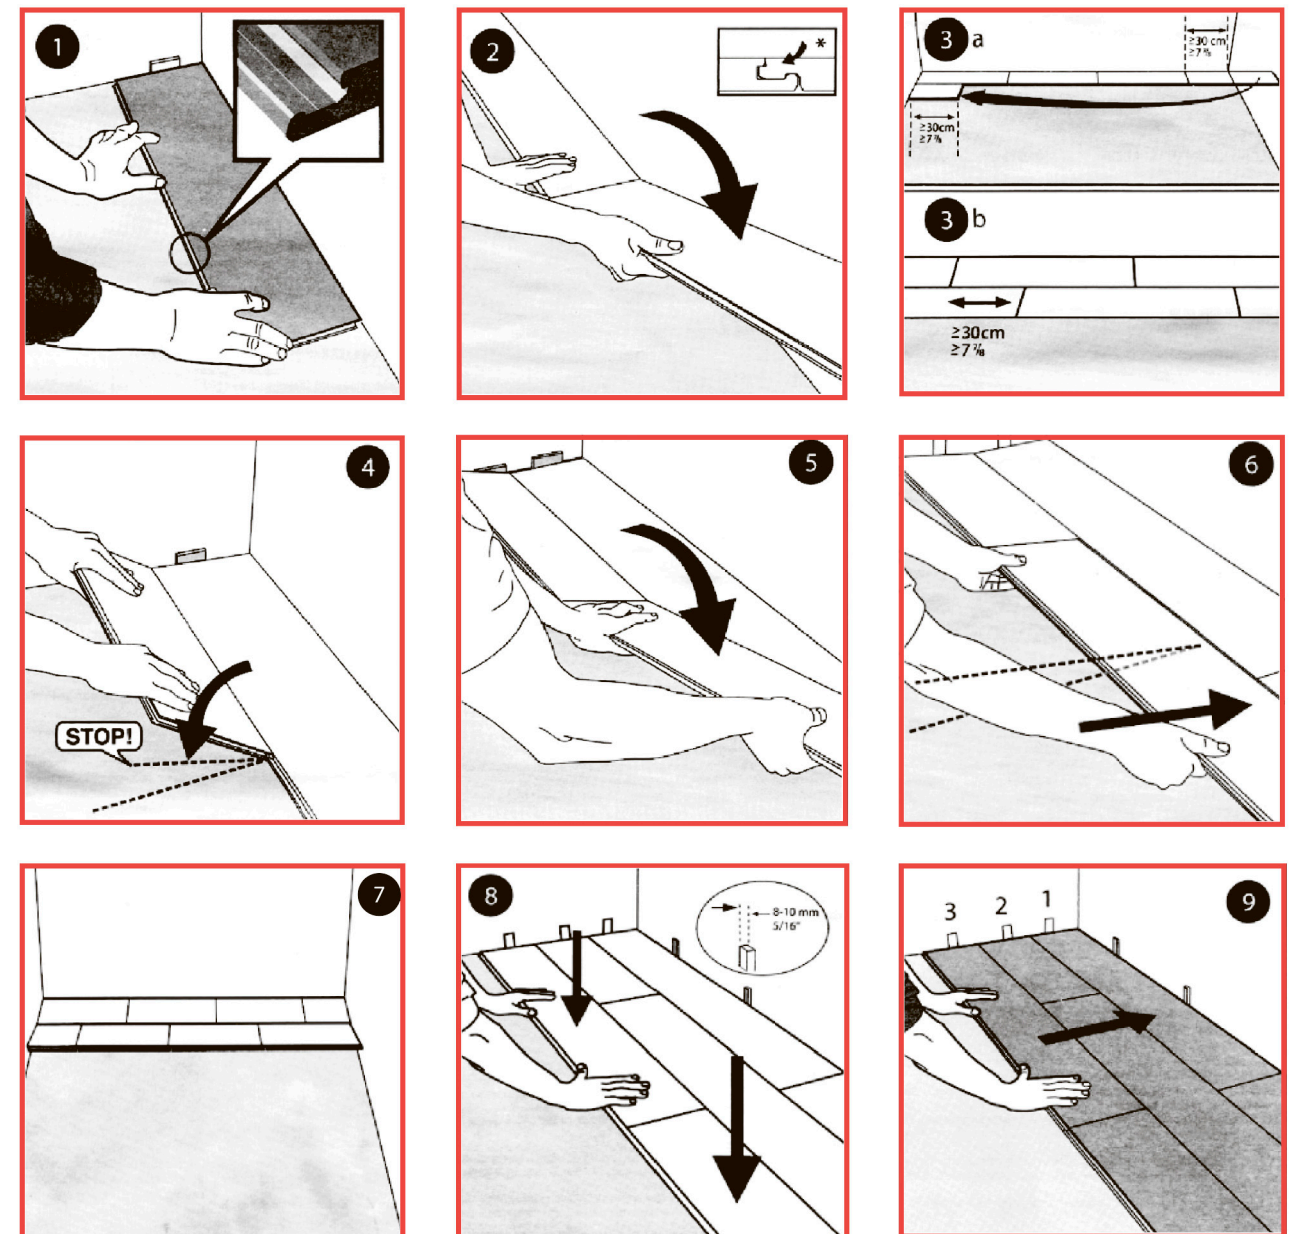

Name of a collection	Shipping standards		Pallet	
	Quantity of Pallets	m²	Quantity of boxes	Area, m²
Floor nature	22	2783,88	60	126,54
Diamond	22	2783,88	60	126,54
Grand	22	2783,88	60	126,54
Legna	22	2783,88	60	126,54
Premium	22	2783,88	60	126,54
Elegant	22	2086,92	60	94,86
Classic	22	3131,04	60	79,08
Modern	22	1739,76	60	94,86
Authentic	22	2086,92	60	94,86

Floor nature	8 mm	1380 mm	191 mm	8 pcs	2,109 m²	~15 kg
Diamond	8 mm	1380 mm	191 mm	8 pcs	2,109 m²	~15 kg
Grand	8 mm	1380 mm	191 mm	8 pcs	2,109 m²	~15 kg
Legna	8 mm	1380 mm	191 mm	8 pcs	2,109 m²	~15 kg
Premium	8 mm	1380 mm	191 mm	8 pcs	2,109 m²	~15 kg
Elegant	10 mm	1380 mm	191 mm	6 pcs	1,581 m²	~14 kg
Classic	7 mm	1380 mm	191 mm	9 pcs	2,372 m²	~15 kg
Modern	12 mm	1380 mm	191 mm	5 pcs	1,318 m²	~15 kg
Authentic	10 mm	1380 mm	191 mm	6 pcs	1,581 m²	~14 kg