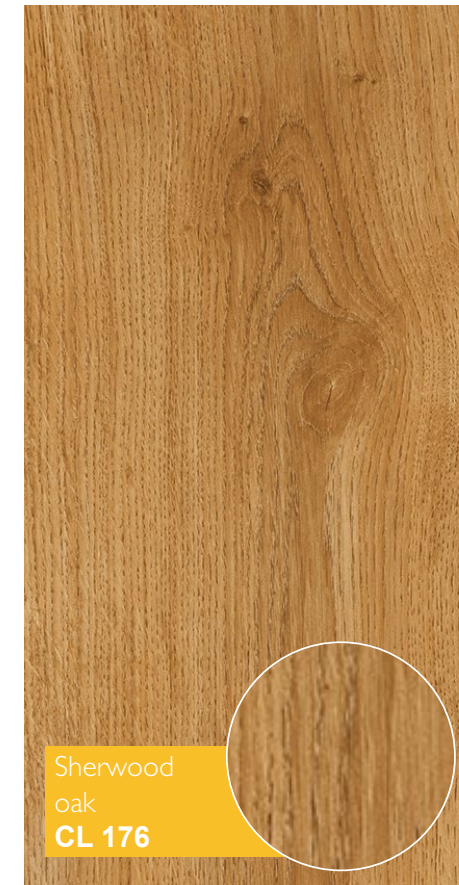

Sherwood oak
CL 176