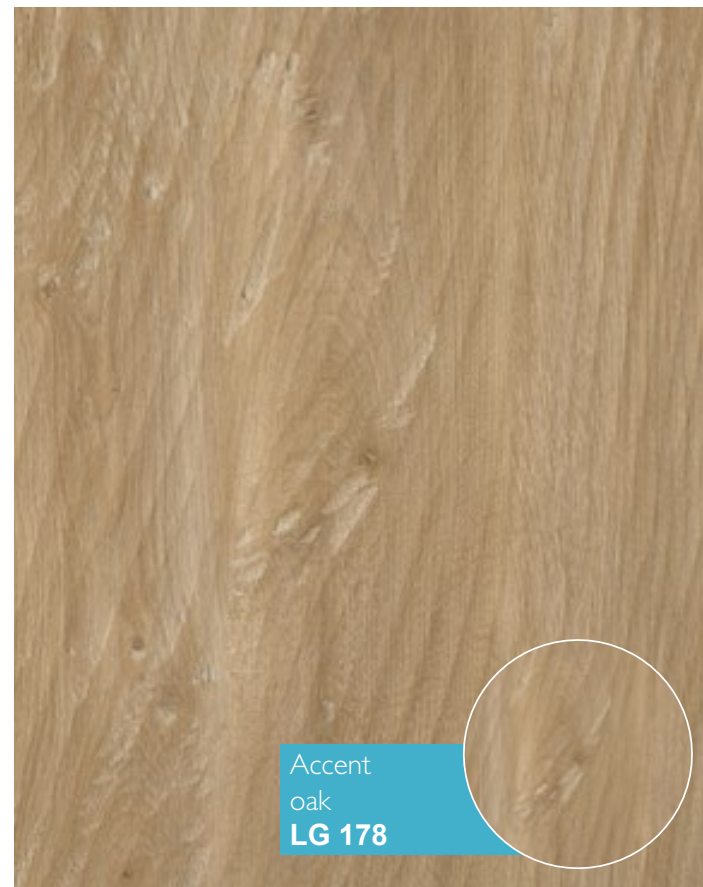

Legna

8 mm / 32 class (AC4) **R.**