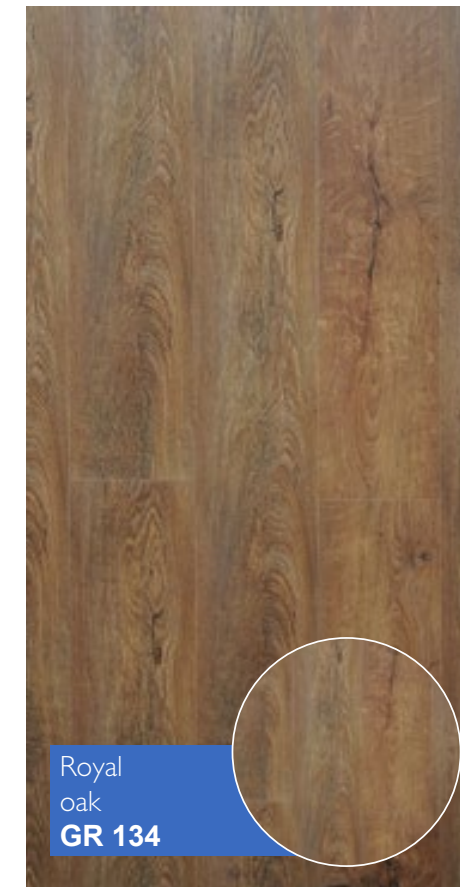

Grand

8 mm / 32 class (AC4)