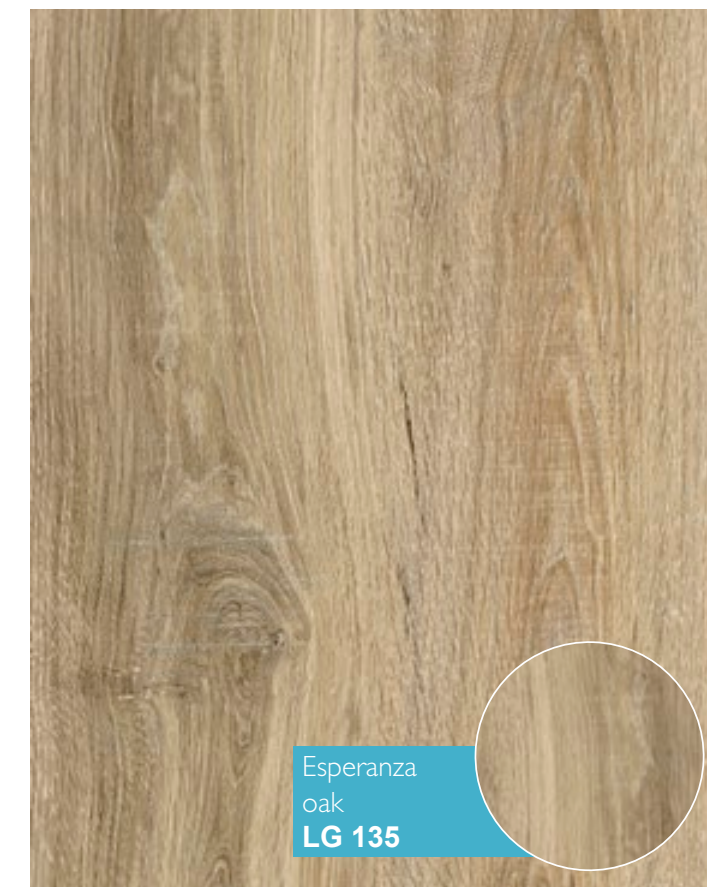

32 class
AC4

EN 13329:2009

Rezult.®

Legna LG

Plank size	Plank thickness	Class
1380 x 191 mm	8 mm	32 / AC4

www.rezult.pro

Advantages

- Ecologically friendly
- Resistant to damage
- E1 class
- Easy to clean
- Heat resistant laminate
- Color stable laminate
- Compatible with underfloor heating
- Unique locking system
- Scratch resistant wheel of furniture
- Scratch resistant
- UV resistance