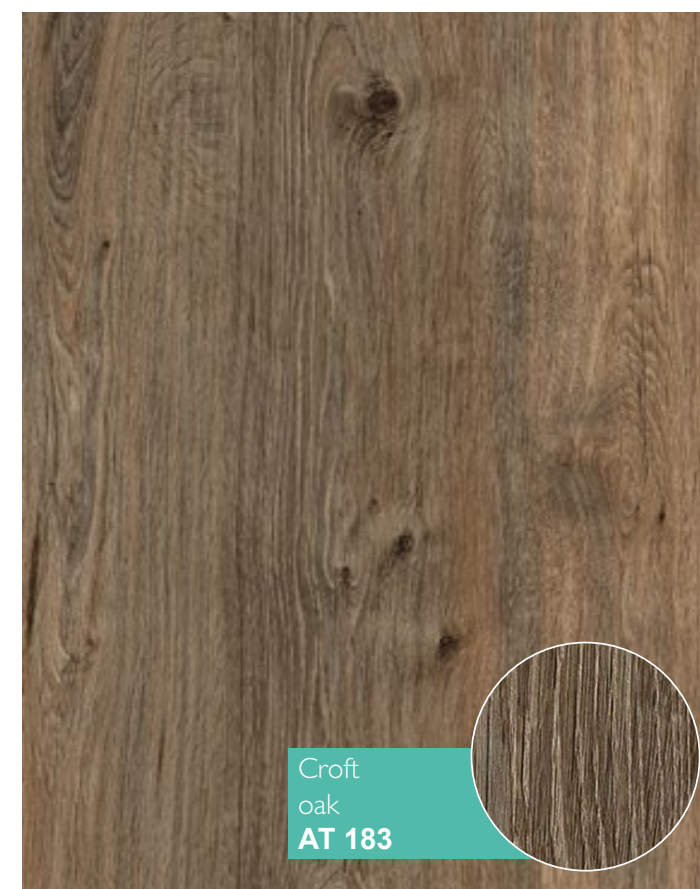

Durable base board: resistant to high pressure, made according to standard E1.

Balance paper: protects from moisture and deformation.

Authentic

10 mm / 32 class (AC4)

Modern

12 mm / 33 class (AC5)

Strength and durability; High level of moisture resistance; High level of durability; Simplicity and easy laying.