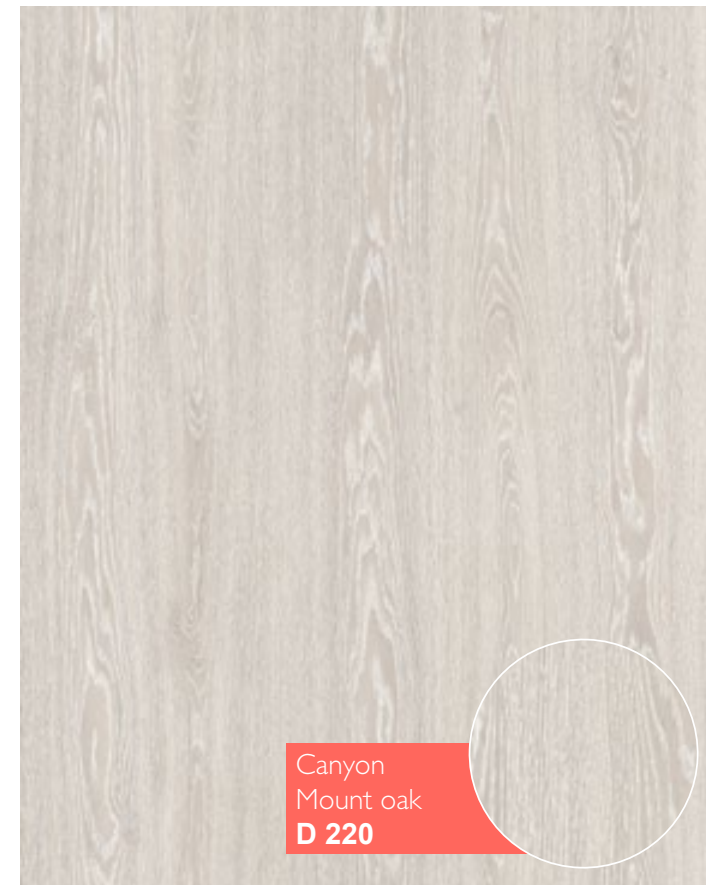

Diamond

8 mm / 32 class (AC4)