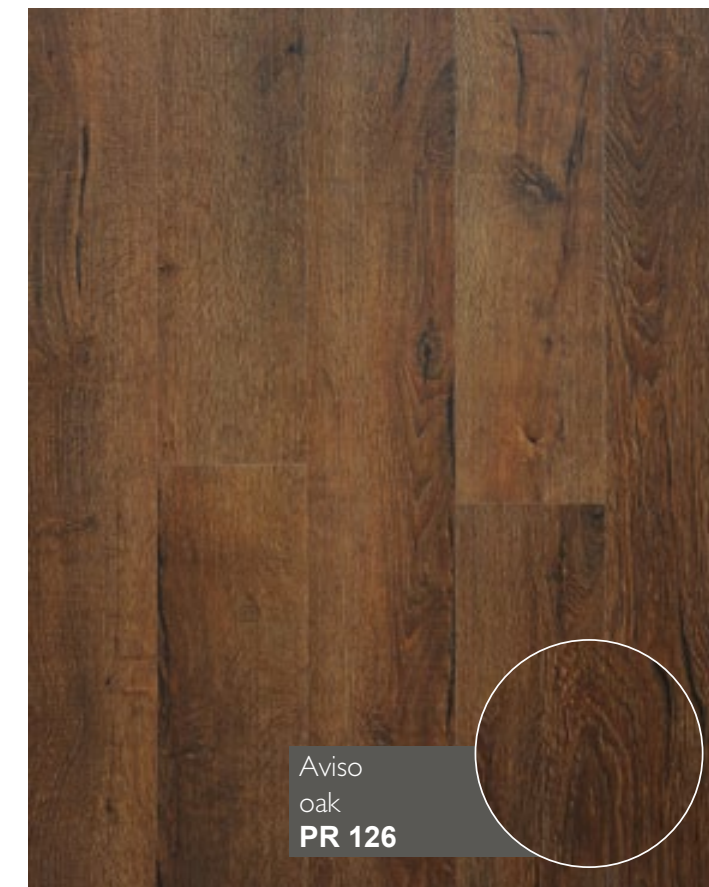

Rezult.®

Premium PR

Plank size	Plank thickness	Class
1380 x 191 mm	8 mm	33 / AC5

www.rezult.pro

Advantages

- Ecologically friendly
- Resistant to damage
- E1 class
- Easy to clean
- Heat resistant laminate
- Color stable laminate
- Compatible with underfloor heating
- Unique locking system
- Scratch resistant wheel of furniture
- Scratch resistant
- UV resistance