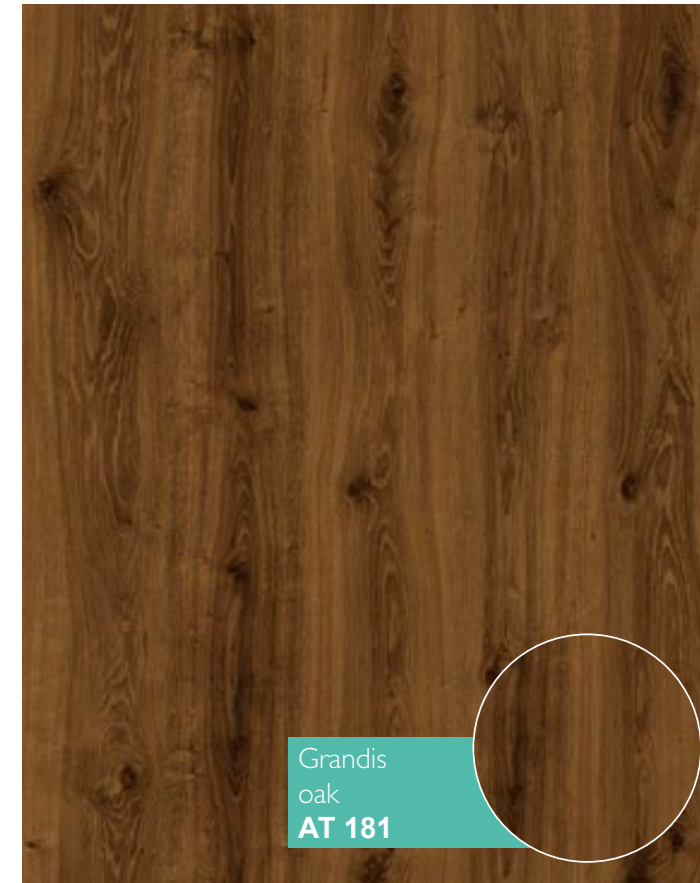

Durable base board: resistant to high pressure, made according to standard E1.

Balance paper: protects from moisture and deformation.

Authentic

10 mm / 32 class (AC4)

Modern

12 mm / 33 class (AC5)

Strength and durability; High level of moisture resistance; High level of durability; Simplicity and easy laying.