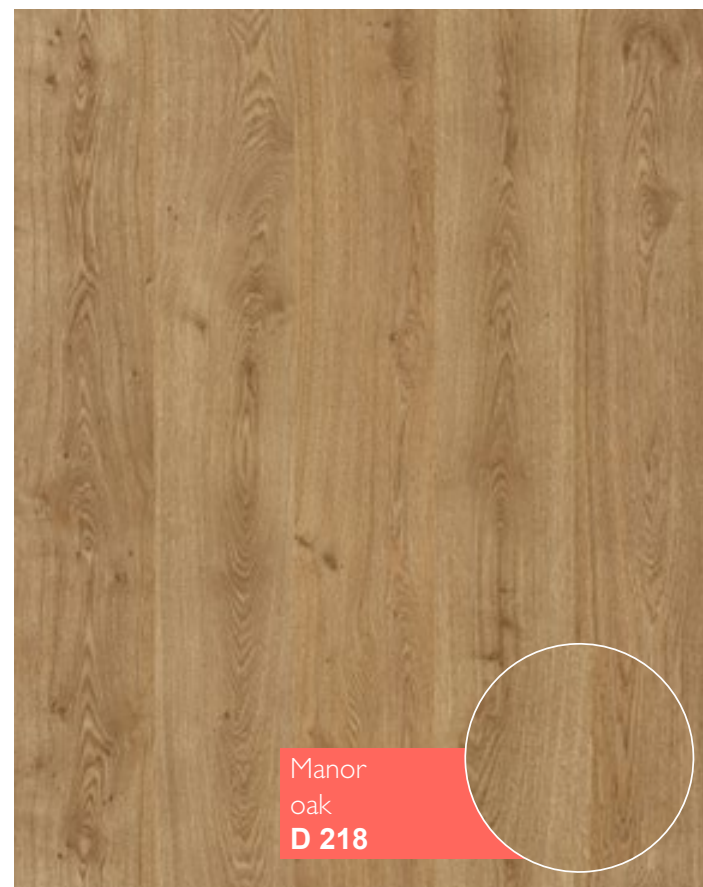

32 class
AC4

Rezult.[®]

Diamond D

Plank size	Plank thickness	Class
1380 x 191 mm	8 mm	32 / AC4

www.rezult.pro

Advantages

- Ecologically friendly
- Resistant to damage
- E1 class
- Easy to clean
- Heat resistant laminate
- Color stable laminate
- Compatible with underfloor heating
- Unique locking system
- Scratch resistant wheel of furniture
- Scratch resistant
- UV resistance