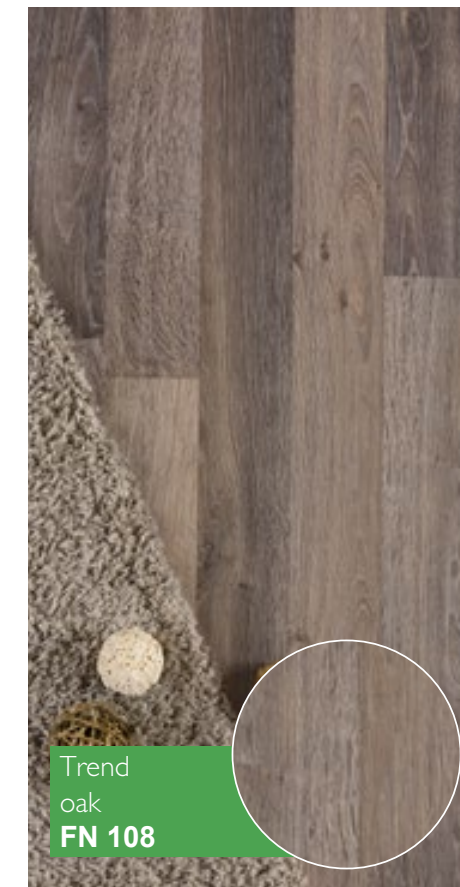

Floor Nature

8 mm / 32 class (AC4)