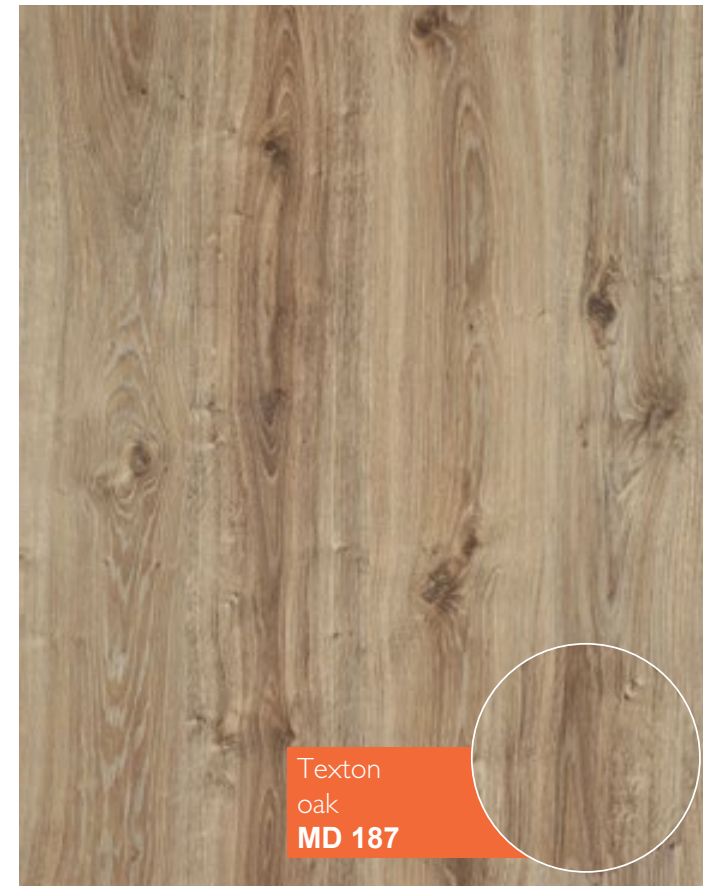

# Modern

12 mm / 33 class (AC5)

Texton oak  
MD 187

Croft oak  
MD 188

Elegant oak  
MD 189

Kahlua oak  
MD 195