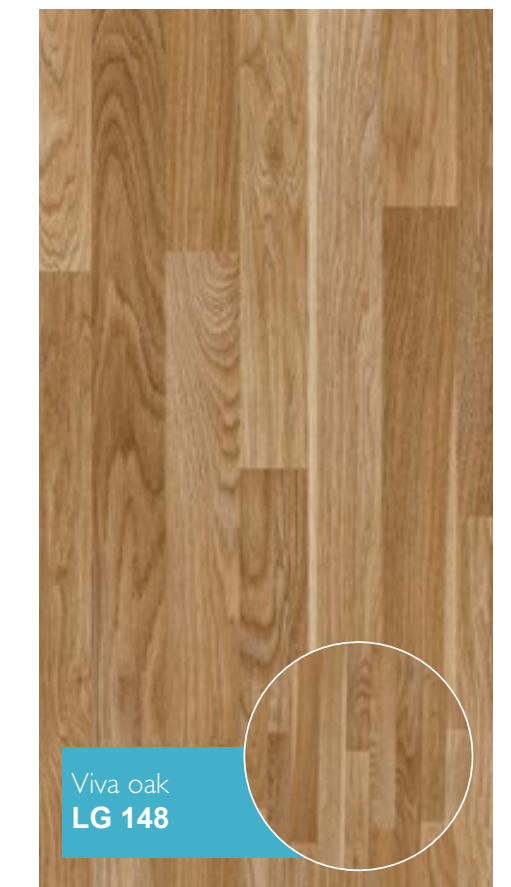

Advantages

- Ecologically friendly
- Resistant to damage
- E1 class
- Easy to clean
- Heat resistant laminate
- Color stable laminate
- Compatible with underfloor heating
- Unique locking system
- Scratch resistant wheel of furniture
- Scratch resistant
- UV resistance