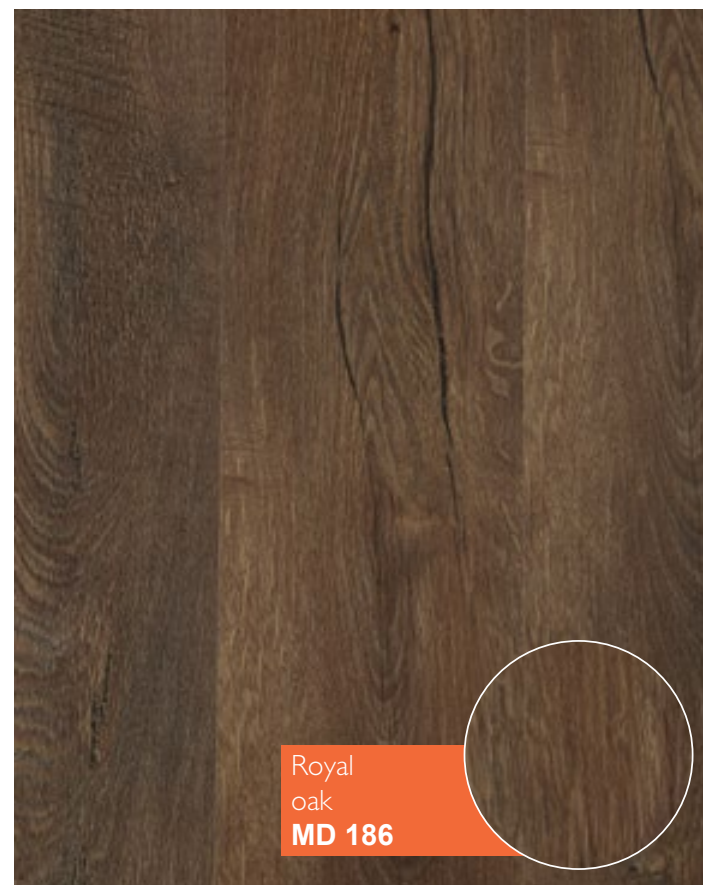

Royal oak
MD 186