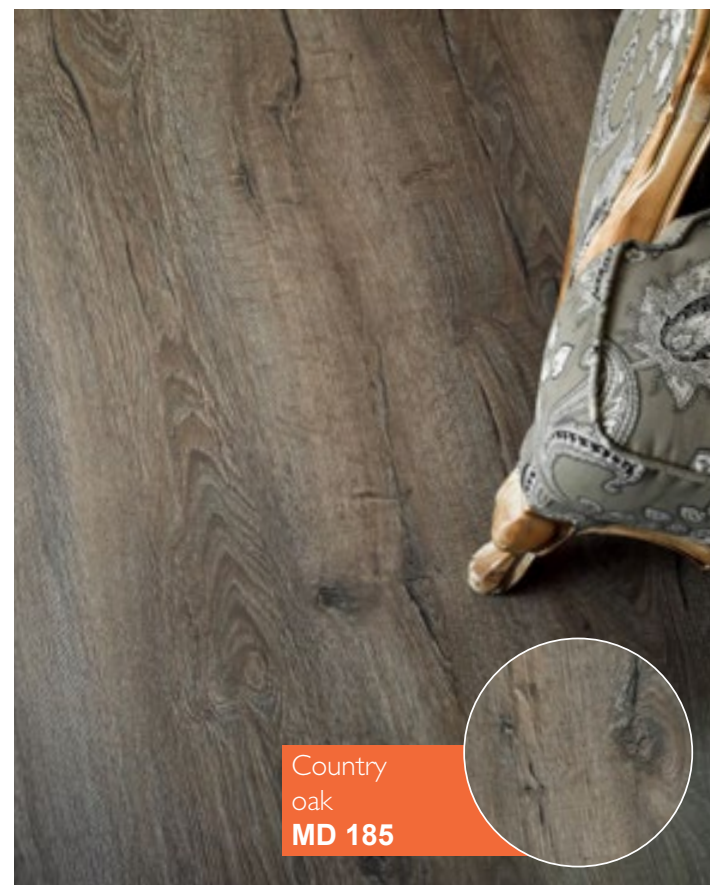

Modern

12 mm / 33 class (AC5)

Strength and durability; High level of moisture resistance; High level of durability; Simplicity and easy laying.

33 class
AC5

Rezult.®

Modern MD

Plank size	Plank thickness	Class
1380 x 191 mm	12 mm	33 / AC5

www.rezult.pro

Advantages

- Ecologically friendly
- Resistant to damage
- E1 class
- Easy to clean
- Heat resistant laminate
- Color stable laminate
- Compatible with underfloor heating
- Unique locking system
- Scratch resistant wheel of furniture
- Scratch resistant
- UV resistance

Country oak
MD 185