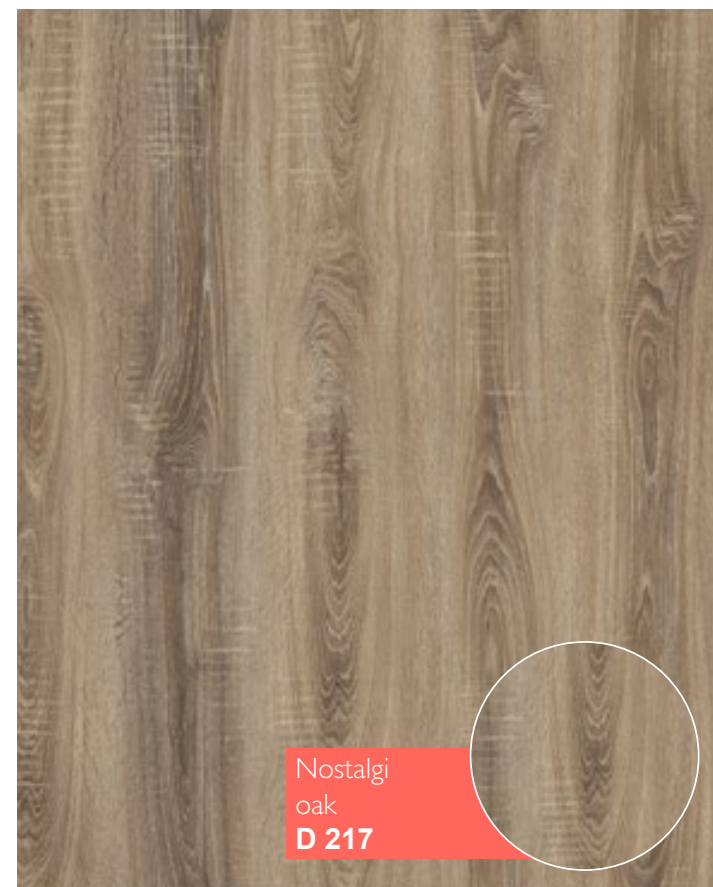

Diamond

8 mm / 32 class (AC4)

Perfection is available right now with a magnificent laminate Diamond. A distinctive feature of the collection is an exquisite shades that create an atmosphere of beauty and harmony in your house.

32 class
AC4

Rezult.®

Diamond D

Plank size	Plank thickness	Class
1380 x 191 mm	8 mm	32 / AC4

www.rezult.pro

Advantages

- Ecologically friendly
- Resistant to damage
- E1 class
- Easy to clean
- Heat resistant laminate
- Color stable laminate
- Compatible with underfloor heating
- Unique locking system
- Scratch resistant wheel of furniture
- Scratch resistant
- UV resistance