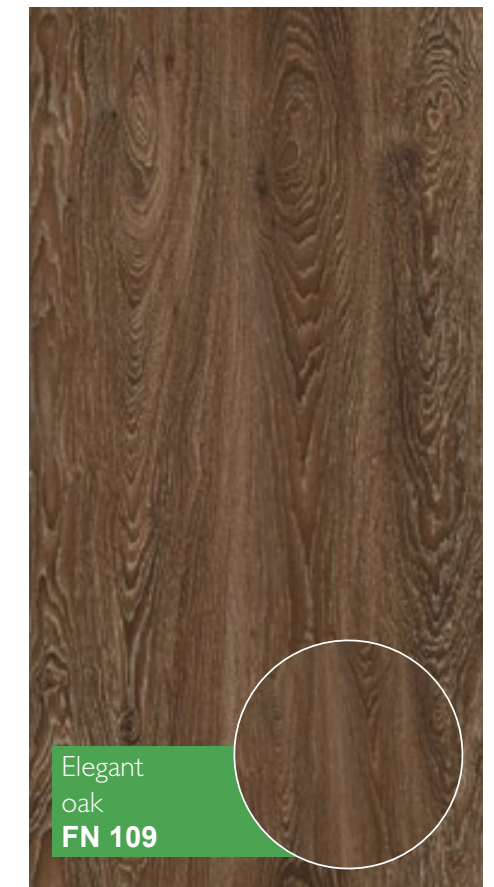

Floor Nature

8 mm / 32 class (AC4)