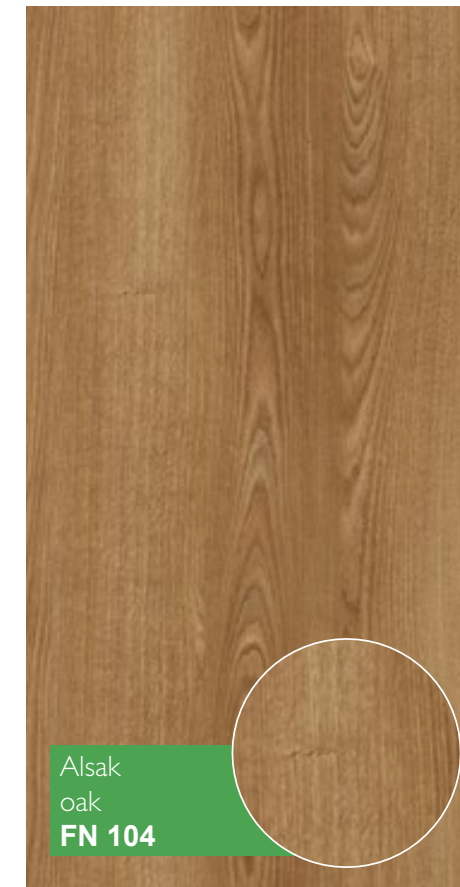

Floor Nature

8 mm / 32 class (AC4)