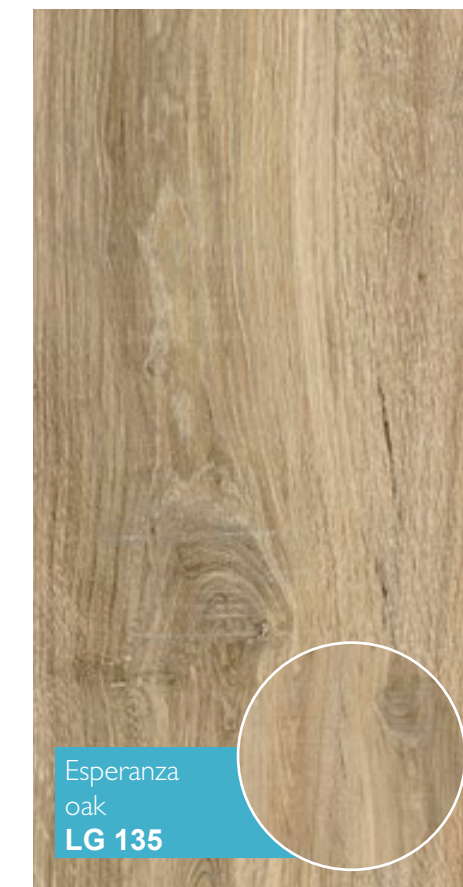

Advantages

- Ecologically friendly
- Resistant to damage
- E1 class
- Easy to clean
- Heat resistant laminate
- Color stable laminate
- Compatible with underfloor heating
- Unique locking system
- Scratch resistant wheel of furniture
- Scratch resistant
- UV resistance