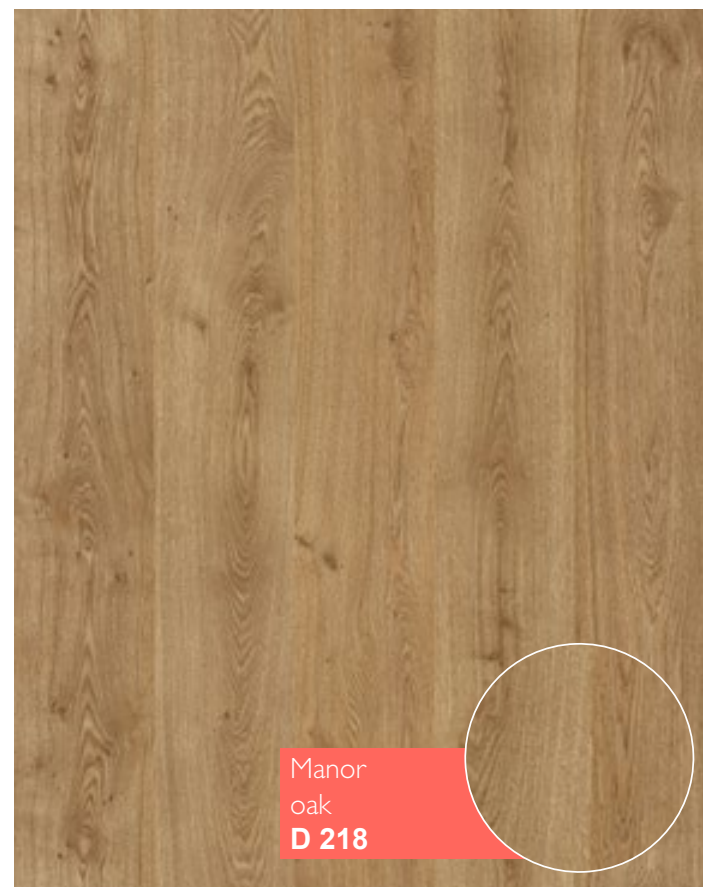

Diamond

8 mm / 32 class (AC4)

Perfection is available right now with a magnificent laminate Diamond. A distinctive feature of the collection is an exquisite shades that create an atmosphere of beauty and harmony in your house.

32 class
AC4

Rezult.®

Diamond D

Plank size	Plank thickness	Class
1380 x 191 mm	8 mm	32 / AC4

www.rezult.pro

Advantages

- Ecologically friendly
- Resistant to damage
- E1 class
- Easy to clean
- Heat resistant laminate
- Color stable laminate
- Compatible with underfloor heating
- Unique locking system
- Scratch resistant wheel of furniture
- Scratch resistant
- UV resistance