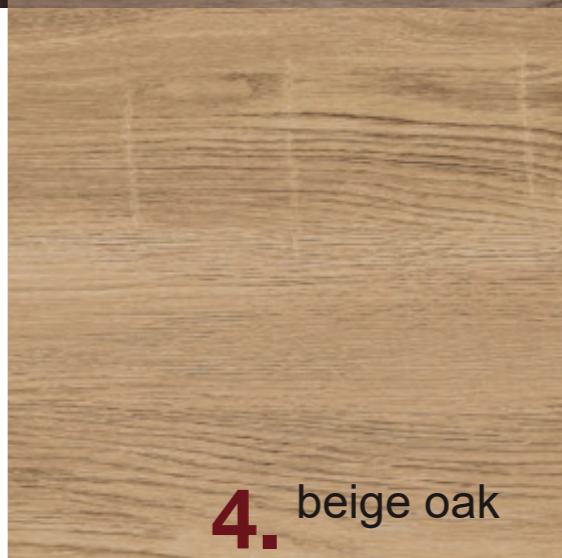

1. wenge

2. walnut