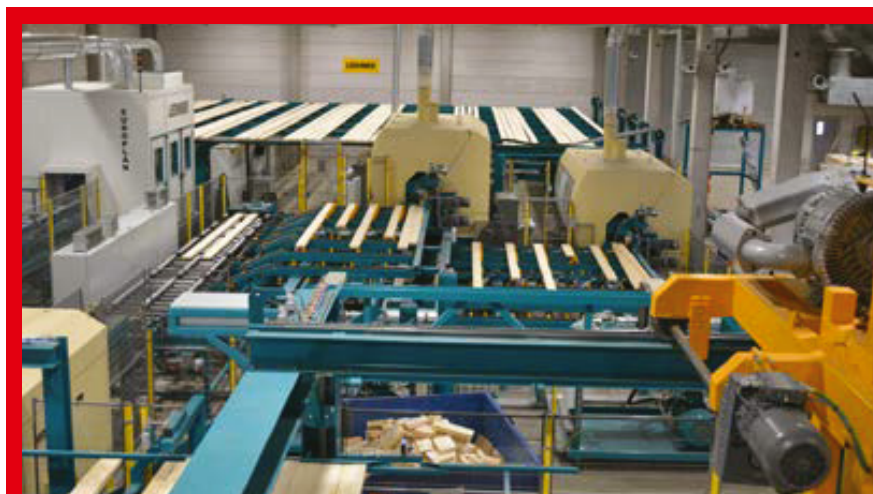

Plant Area
36
hectare

With an annual input of 1,2 mln m³ of pine logs and a capacity of 660,000 m of sawn timber, the in Korosten, Zhytomyr region, located Sawmill is be among the largest sawmills in Eastern Europe.

Workingplaces

600

Internal fleet – over

50

Vehicles

Annual pine
logs income
1,2 mln
m³

Saw line annual capacity
660 000
m³ of sawn timber

Dry kilns capacity
700 000
m³ of sawn lumber

Planing mill
annual capacity
670 000
m³ of sawn timber

RENZIT® STAND ON QUALITY

Ukrainian Sawmill Holding Company is an environmental sustainable

The largest European manufacturer of woodprocessing equipment, i.e. German based company LINCK who guarantees sawing tolerances of $\pm 0,5$ mm, providing perfect sawn timber geometry as well as highest recovery rates.

Operation
24
hours
7
days per week

Dry kilns supplied by Austrian company Mühlböck, providing the highest quality of drying with minimum energy consumption.

The amount
of investment over
200 mln
Euro

The plants main product is the graded KD sawn timber. Two SPRINGER sawn timber sorting lines are grading the sawn timber by quality and dimensions and guarantee a product sortiment in correspondence with the quality demands and standards of any customer.