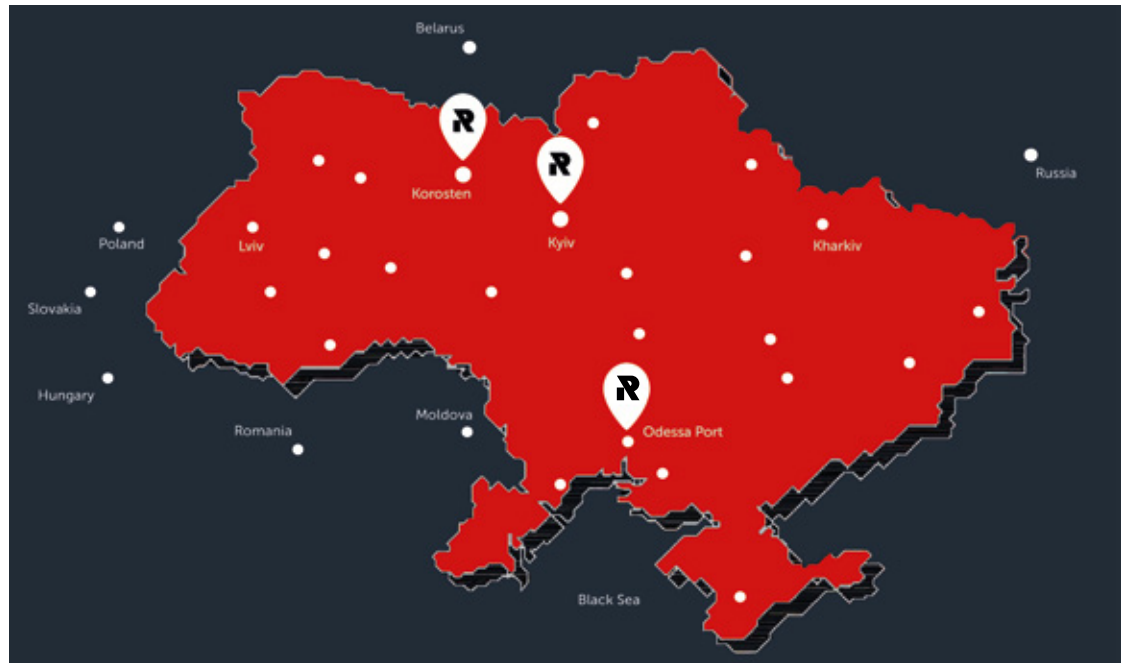

The Odessa Sea Port is a big international commercial port, which is situated in the North Western part of the Black Sea. With an annual cargo turnover of 25'585'800 tones the Sea port it is ranked within the top 3 of all ports situated in the Balck sea region.

Distance to the
Sea port of Odessa
600
km

The connection to the largest railway hub in western Ukraine - Korosten

UHLK connects to one of the largest railway hubs in Western Ukraine – The Korosten railway terminal. The Korosten railway terminal is one of the most important railway junctions of the South Western railway network/ system.

The distance to
the European Union
border
315
km

UHLK is situated close to the
main highway which connects
Europe and Asia - E373

Located on the territory railway terminal connection allows to send the products (wagons, covered wagons) to the port or to the client station