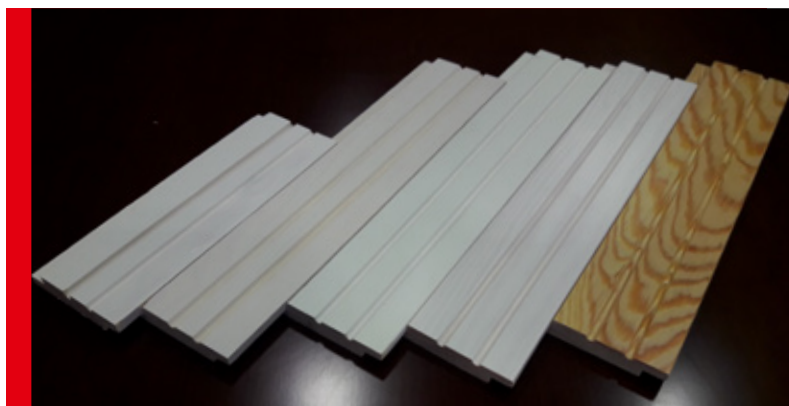

Production line equipment:

WEINIG, LEDINEK, SALVADOR, WACO, MICROTEC, FROMM,
HYDROMAT, WIDEMAT.